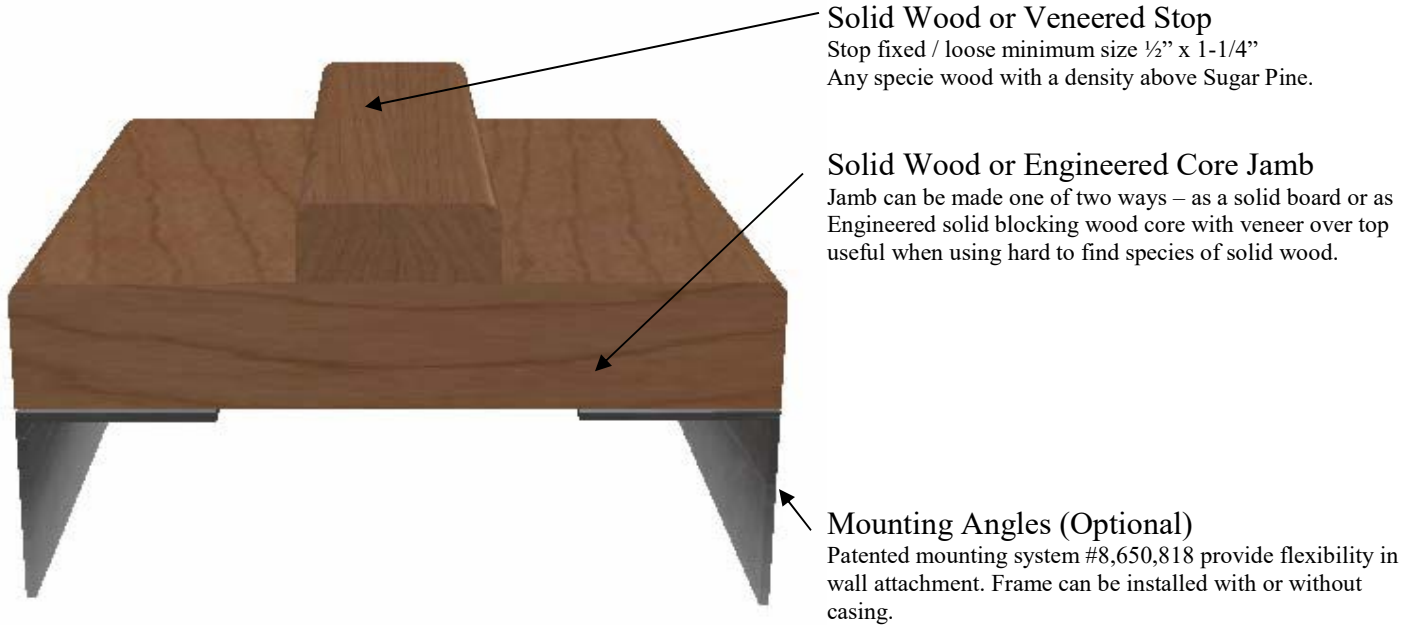

# Wood Non-Rated Frame

## GRANDDOOR Non-Rated Frame Specifications

- **Material:** Solid wood or wood blocking with wood veneer
- **Max Size:** Up to 4'0" x 10'0" (single) & 8'0" x 10'0" (pairs) other sizes available
- **Jamb Thickness:** 5/8" and up
- **Minimum Wall Thickness:** 4-3/4"
- **Veneer Options:** Paint Grade | Alder | Anigre | Birch | Cherry | Ebony | Fir | Mahogany | Maple | Pine | White Oak | Red Oak | Sapele | Teak | Walnut | plus exotic veneers.
- **Finishes:** Primed, unfinished and stain finished
- **Warranty:** 5 Year Limited Warranty
- **Manufacturing Location:** USA
- **Stop:** Standard jamb door stop - 1-1/4" wide x 1/2" high
- **Custom Capabilities:** Yes